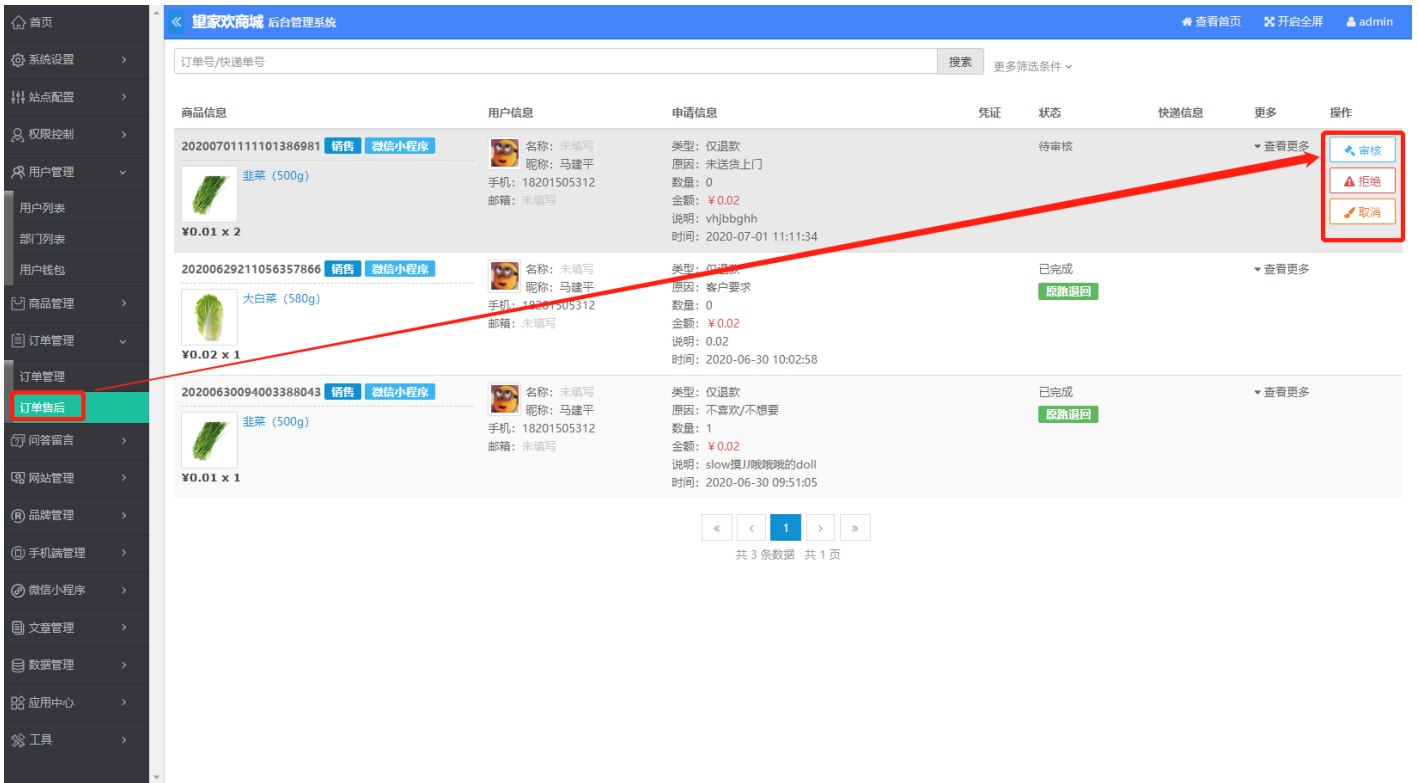

1

2

3

**PS**

---

Revision #2

Created Wed, Jul 1, 2020 2:52 AM by

Updated Wed, Jul 1, 2020 3:16 AM by